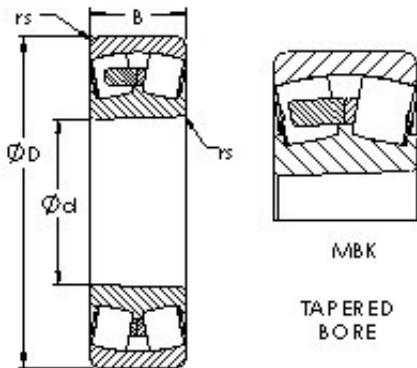

ISO BEARING-SINGAPORE (PTE)LTD.

AST 21313MBK spherical roller bearings

Bearing No. 21313MBK

Size	65x140x33 mm
Bore Diameter	65 mm
Outer Diameter	140 mm
Width	33 mm
Bearing Type	tapered bore
Bore Dia (d)	65.0000
Outer Dia (D)	140.0000
Width (B)	33.0000
Radius (min) (rs)	2.100
Dynamic Load Rating (Cr)	168,000
Static Load Rating (Cor)	174,000
Max Speed (Grease) (X1000 RPM)	2
Max Speed (Oil) (X1000 RPM)	3
Weight (g)	2,590.00
Material	52100 Chrome steel, or equivalent

21313MBK Bearing 2D drawings and 3D CAD models