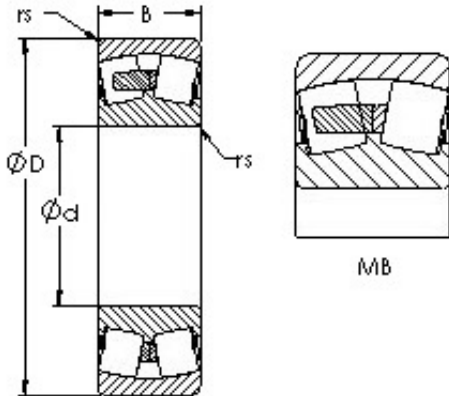

ISO BEARING-SINGAPORE (PTE)LTD.

AST 23238MB spherical roller bearings

Bearing No. 23238MB

| | |
|-------------------------------|-----------------------------------|
| Size | 190x340x120 mm |
| Bore Diameter | 190 mm |
| Outer Diameter | 340 mm |
| Width | 120 mm |
| Bearing Type | straight bore |
| Bore Dia (d) | 190.0000 |
| Outer Dia (D) | 340.0000 |
| Width (B) | 120.0000 |
| Radius (min) (rs) | 4.000 |
| Dynamic Load Rating (Cr) | 1,610,000 |
| Static Load Rating (Cor) | 2,640,000 |
| Max Speed (Grease) (X000 RPM) | 1 |
| Max Speed (Oil) (X000 RPM) | 1 |
| Weight (g) | 47,980.00 |
| Material | 52100 Chrome steel, or equivalent |

23238MB Bearing 2D drawings and 3D CAD models