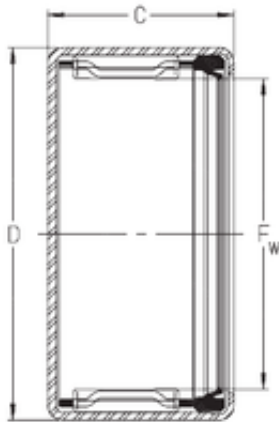

ISO BEARING-SINGAPORE (PTE)LTD.

INA BCH06604PK needle roller bearings

Bearing No. BCH06604PK

Size	17.015x23.813x17.48 mm
Bore Diameter	17,015 mm
Outer Diameter	23,813 mm
Width	17,48 mm
Fw	17,015 mm
D	23,813 mm
C	17,48 mm
Weight	0,017 Kg
Basic dynamic load rating (C)	7,4 kN
Basic static load rating (C0)	8 kN

BCH06604PK Bearing 2D drawings and 3D CAD models