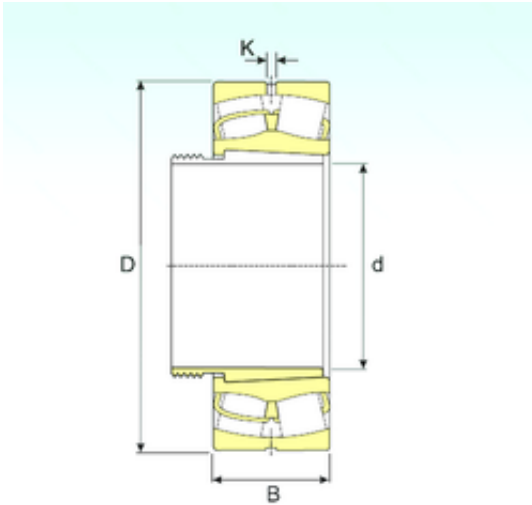

ISO BEARING-SINGAPORE (PTE)LTD.

260 mm x 580 mm x 175 mm ISB 22356
EKW33+AOH2356 spherical roller bearings

Bearing No. 22356 EKW33+AOH2356

| | |
|-------------------------------|----------------|
| Size | 260x580x175 mm |
| Bore Diameter | 260 mm |
| Outer Diameter | 580 mm |
| Width | 175 mm |
| d | 260 mm |
| D | 580 mm |
| B | 175 mm |
| C | 175 mm |
| K | 12 mm |
| Weight | 245 Kg |
| Basic dynamic load rating (C) | 3920 kN |
| Basic static load rating (C0) | 5096 kN |
| (Grease) Lubrication Speed | 841,5 r/min |

22356 EKW33+AOH2356 Bearing 2D drawings and 3D CAD models