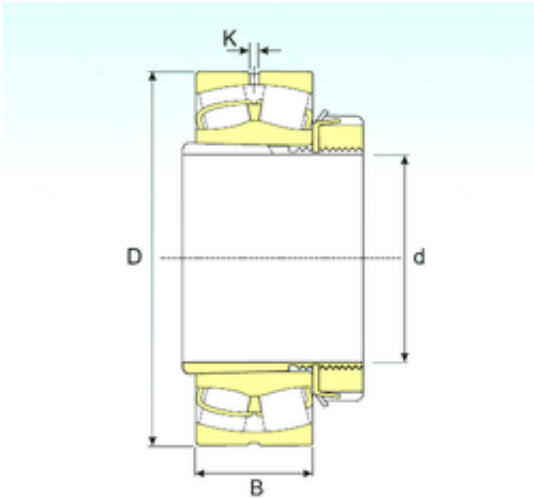

### 55 mm x 130 mm x 31 mm ISB 21312 EKW33+H312 spherical roller bearings

Bearing No. 21312 EKW33+H312

Size	55x130x31 mm
Bore Diameter	55 mm
Outer Diameter	130 mm
Width	31 mm
d	55 mm
D	130 mm
B	31 mm
B1	47 mm
C	31 mm
K	3 mm
Weight	2,35 Kg
Basic dynamic load rating (C)	208 kN
Basic static load rating (C0)	235 kN
(Grease) Lubrication Speed	4820 r/min