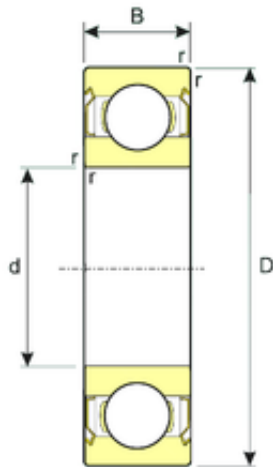

## ISO BEARING-SINGAPORE (PTE)LTD.

6 mm x 17 mm x 6 mm ISB 606ZZ deep groove ball bearings

Bearing No. 606ZZ

Size	6x17x6 mm
Bore Diameter	6 mm
Outer Diameter	17 mm
Width	6 mm
d	6 mm
D	17 mm
B	6 mm
C	6 mm
r min.	0,3 mm
Basic dynamic load rating (C)	1,53 kN

606ZZ Bearing 2D drawings and 3D CAD models