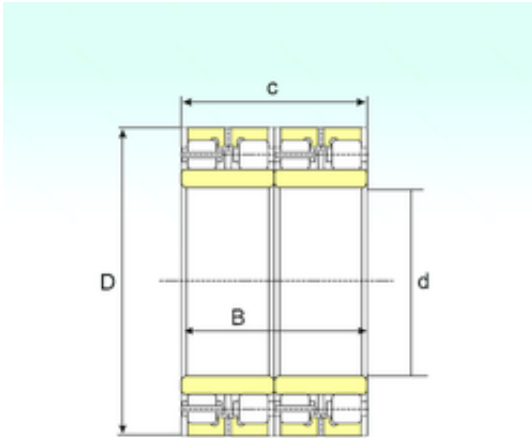

ISO BEARING-SINGAPORE (PTE)LTD.

1400 mm x 1780 mm x 1200 mm ISB FCDP
2703561200 cylindrical roller bearings

Bearing No. FCDP 2703561200

Size	1400x1780x1200 mm
Bore Diameter	1400 mm
Outer Diameter	1780 mm
Width	1200 mm
d	1400 mm
D	1780 mm
B	1200 mm
C	1200 mm
Weight	7380 Kg
Basic dynamic load rating (C)	52300 kN

FCDP 2703561200 Bearing 2D drawings and 3D CAD
models