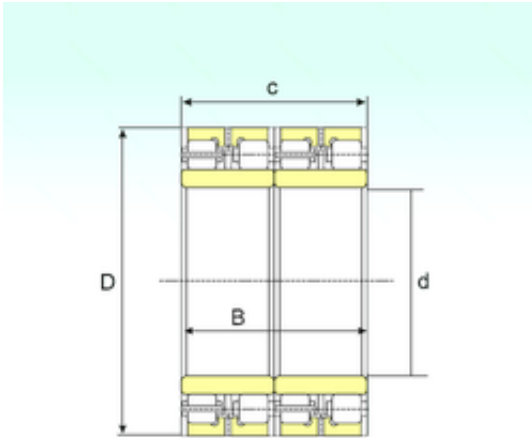

# ISO BEARING-SINGAPORE (PTE)LTD.

1400 mm x 1780 mm x 1200 mm ISB FCDP  
2703561200 cylindrical roller bearings

Bearing No. FCDP 2703561200

Size	1400x1780x1200 mm
Bore Diameter	1400 mm
Outer Diameter	1780 mm
Width	1200 mm
d	1400 mm
D	1780 mm
B	1200 mm
C	1200 mm
Weight	7380 Kg
Basic dynamic load rating (C)	52300 kN

FCDP 2703561200 Bearing 2D drawings and 3D CAD models