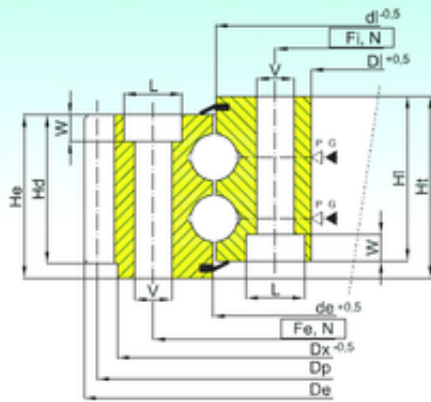

ISO BEARING-SINGAPORE (PTE)LTD.

ISB EB2.28.1117.400-1SPPN thrust ball bearings

Bearing No. EB2.28.1117.400-1SPPN

EB2.28.1117.400-1SPPN Bearing 2D drawings and 3D CAD models

Size	985x1289x108 mm
Bore Diameter	985 mm
Outer Diameter	1289 mm
Width	108 mm
d	985 mm
D	1289 mm
H	108 mm
V	21 mm
de	1120 mm
Z	125 mm
m	10 mm
L	31 mm
N	40 mm
W	18 mm
di	1114 mm
Di	985 mm
Dp	1250 mm
De	1289 mm
Fe	1198 mm
Fi	1035 mm
Dx	1240 mm
He	98 mm
Hi	98 mm
Ht	108 mm
Hd	83 mm