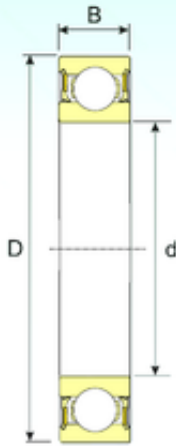

ISO BEARING-SINGAPORE (PTE)LTD.

25 mm x 37 mm x 7 mm ISB 61805-2RZ deep groove ball bearings

Bearing No. 61805-2RZ

Size	25x37x7 mm
Bore Diameter	25 mm
Outer Diameter	37 mm
Width	7 mm
d	25 mm
D	37 mm
B	7 mm
C	7 mm
Weight	0,022 Kg
Basic dynamic load rating (C)	4,28 kN
Basic static load rating (C0)	2,55 kN

61805-2RZ Bearing 2D drawings and 3D CAD models