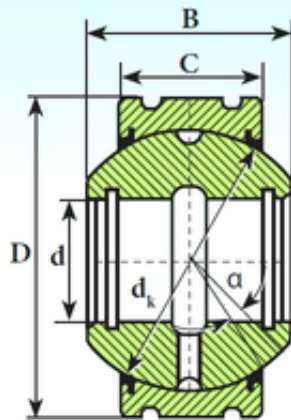

ISO BEARING-SINGAPORE (PTE)LTD.

30 mm x 70 mm x 47 mm ISB GEK 30 XS 2RS
plain bearings

Bearing No. GEK 30 XS 2RS

Size	30x70x47 mm
Bore Diameter	30 mm
Outer Diameter	70 mm
Width	47 mm
d	30 mm
D	70 mm
B	47 mm
C	32 mm
dk	37,3 mm
Angle	19 °
Weight	0,79 Kg
Basic dynamic load rating (C)	163 kN

GEK 30 XS 2RS Bearing 2D drawings and 3D CAD models