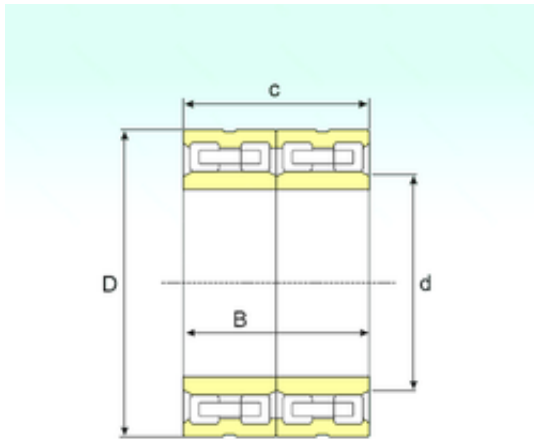

## ISO BEARING-SINGAPORE (PTE)LTD.

380 mm x 540 mm x 300 mm ISB FCD  
76108300 cylindrical roller bearings

Bearing No. FCD 76108300

Size	380x540x300 mm
Bore Diameter	380 mm
Outer Diameter	540 mm
Width	300 mm
d	380 mm
D	540 mm
B	300 mm
C	300 mm
Weight	220 Kg
Basic dynamic load rating (C)	4650 kN

FCD 76108300 Bearing 2D drawings and 3D CAD models