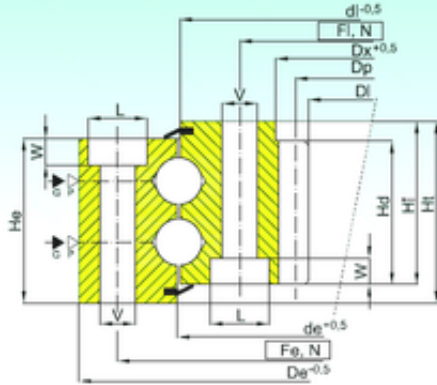

## ISB ZB2.40.1386.401-1SPPN thrust ball bearings

Bearing No. ZB2.40.1386.401-1SPPN

ZB2.40.1386.401-1SPPN Bearing 2D drawings and 3D CAD models

Size	1186x1530x144 mm
Bore Diameter	1186 mm
Outer Diameter	1530 mm
Width	144 mm
d	1186 mm
D	1530 mm
H	144 mm
V	25 mm
de	1389 mm
Z	100 mm
m	12 mm
L	37 mm
N	48 mm
W	23 mm
di	1383 mm
Di	1186 mm
Dp	1200 mm
De	1530 mm
Fe	1480 mm
Fi	1290 mm
Dx	1240 mm
He	134 mm
Hi	134 mm
Ht	144 mm
Hd	119 mm