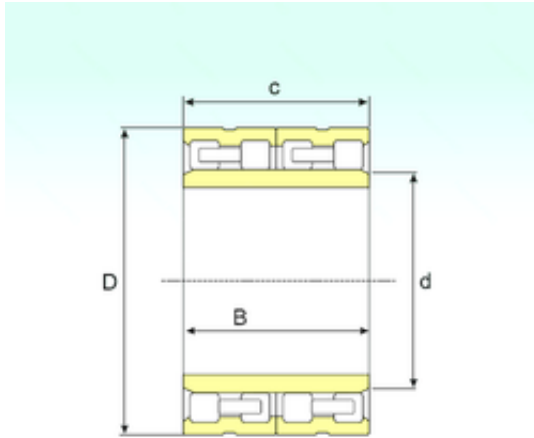

ISO BEARING-SINGAPORE (PTE)LTD.

110 mm x 170 mm x 120 mm ISB FC 2234120
cylindrical roller bearings

Bearing No. FC 2234120

| | |
|----------------------------------|----------------|
| Size | 110x170x120 mm |
| Bore Diameter | 110 mm |
| Outer Diameter | 170 mm |
| Width | 120 mm |
| d | 110 mm |
| D | 170 mm |
| B | 120 mm |
| C | 120 mm |
| Weight | 10,1 Kg |
| Basic dynamic load rating (C) | 534 kN |

FC 2234120 Bearing 2D drawings and 3D CAD models