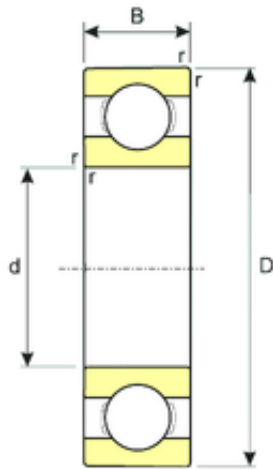

ISO BEARING-SINGAPORE (PTE)LTD.

560 mm x 820 mm x 115 mm ISB 60/560
N1MAS deep groove ball bearings

Bearing No. 60/560 N1MAS

Size	560x820x115 mm
Bore Diameter	560 mm
Outer Diameter	820 mm
Width	115 mm
d	560 mm
D	820 mm
B	115 mm
C	115 mm
Weight	210 Kg
Basic dynamic load rating (C)	649,8 kN
Basic static load rating (C0)	1441 kN
(Grease) Lubrication Speed	918 r/min

60/560 N1MAS Bearing 2D drawings and 3D CAD models