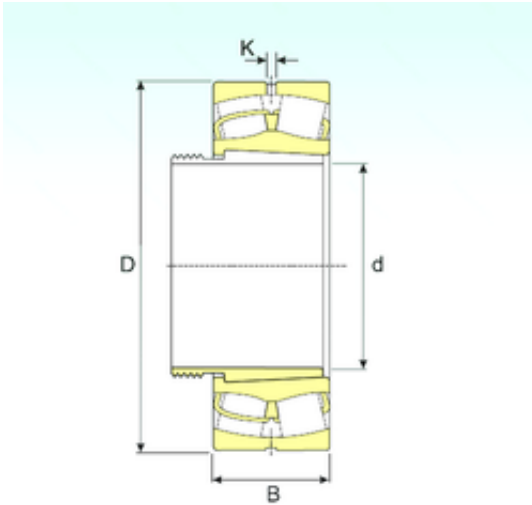

## ISO BEARING-SINGAPORE (PTE)LTD.

145 mm x 320 mm x 108 mm ISB 22330  
EKW33+AHX2330 spherical roller bearings

Bearing No. 22330 EKW33+AHX2330

Size	145x320x108 mm
Bore Diameter	145 mm
Outer Diameter	320 mm
Width	108 mm
d	145 mm
D	320 mm
B	108 mm
C	108 mm
K	9 mm
Weight	45,5 Kg
Basic dynamic load rating (C)	1431 kN
Basic static load rating (C0)	1725 kN
(Grease) Lubrication Speed	1530 r/min

22330 EKW33+AHX2330 Bearing 2D drawings and 3D CAD models